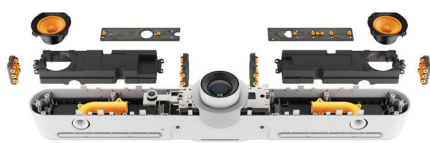

AUDIO	VIDEO	AI VIEWFINDER
Room-filling Sound Large, ultra low distortion speakers with RightSound convey every word with outstanding clarity Adaptive Beamforming Mic Array Beamforming mics pick up voices at every seat and focus on the active talker while suppressing ambient noise Expansion Ready Add up to three Rally mic pods for even greater coverage in larger settings	Ultra-HD Video Brilliantly sharp video, outstanding color, and exceptional optical accuracy at resolutions up to 4K Expansive Room Coverage Motorized lens covers rooms 130° across by 80° high, with lossless image quality up to 5X optical zoom Cinema Quality Logitech RightLight™ technology captures natural-looking skin tones, even in dim or backlit conditions	Framed to Perfection A second built-in camera lens has the ability to detect meeting participants, amplifying RightSight autoframing See Everyone Clearly All meeting participants, even late arrivals, are automatically seen and included Move About Freely AI Viewfinder uses scene awareness to keep the camera on the action